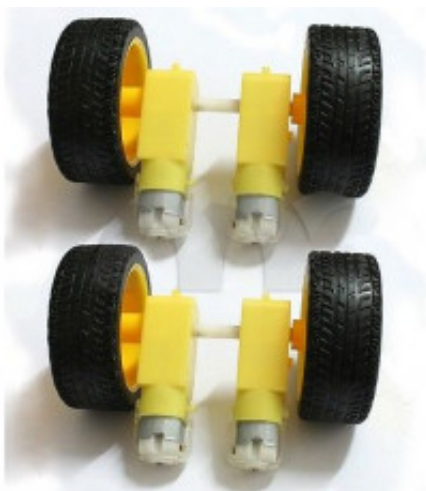

4 stk robbothjul med motor

Produktkode: 561
Tilgjengelighet: Opp til 1 mnd leveringstid

Pris: kr. 85,00

Short Description

4 Pcs Smart Car Robot Plastic Tire Tyre Wheel + DC 6V Gear Motor Set for Arduino

Beskrivelse

NYPLATEO

PRODUCT FUNCTION

- DC Gear Motor
- no load speed (6V): 200RPM \pm 10%
- no load current (6V): ?200mA
- no load speed (3V): 90RPM \pm 10%
- no load current (3V): ?150mA
- Voltage: 3-6 V
- Reduction ratio is 1:48
- Tire Size
- Tire Size Center hole: Long 5.3MM, 3.5MM
- wide Diameter: 65MM
- Width: 26MM

PACKAGE INCLUDES

- smart car wheels x4
- DC Gear Motor x4

NYPLATEO