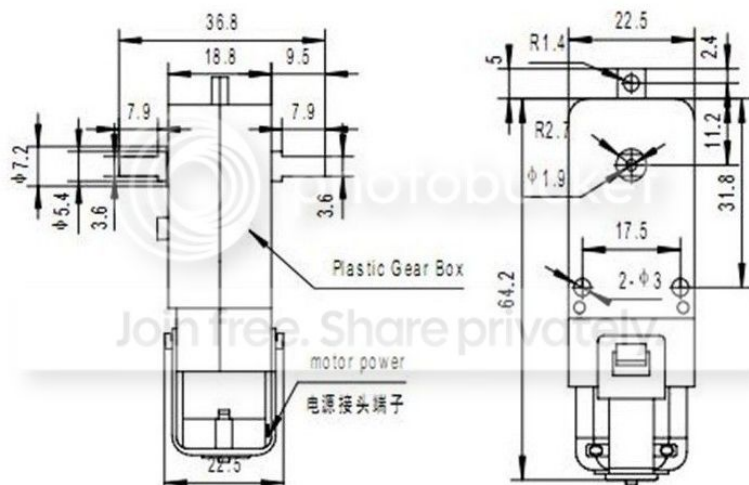

4 stk robbothjul med motor

Produktkode: 561
Tilgjengelighet: Opp til 1 mnd leveringstid

Pris: kr. 85,00

Short Description

4 Pcs Smart Car Robot Plastic Tire Tyre Wheel + DC 6V Gear Motor Set for Arduino

Beskrivelse

NYPLATEO

PRODUCT FUNCTION

- DC Gear Motor
- no load speed (6V): 200RPM \pm 10%
- no load current (6V): ?200mA
- no load speed (3V): 90RPM \pm 10%
- no load current (3V): ?150mA
- Voltage: 3-6 V
- Reduction ratio is 1:48
- Tire Size
- Tire Size Center hole: Long 5.3MM, 3.5MM
- wide Diameter: 65MM
- Width: 26MM

PACKAGE INCLUDES

- smart car wheels x4
- DC Gear Motor x4

NYPLATEO