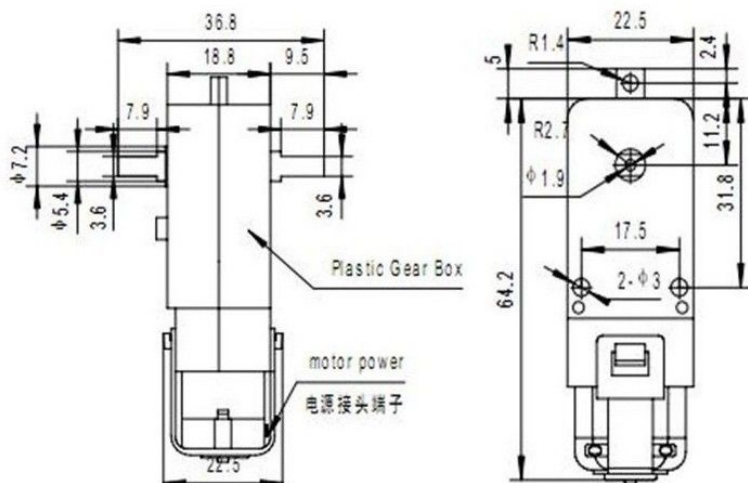

4 stk robbothjul med motor

Produktkode: 561
Tilgjengelighet: Opp til 1 mnd leveringstid

Pris: kr. 85,00

Short Description

4 Pcs Smart Car Robot Plastic Tire Tyre Wheel + DC 6V Gear Motor Set for Arduino

Beskrivelse

NYPLATEO

PRODUCT FUNCTION

- DC Gear Motor
- no load speed (6V): 200RPM \pm 10%
- no load current (6V): ?200mA
- no load speed (3V): 90RPM \pm 10%
- no load current (3V): ?150mA
- Voltage: 3-6 V
- Reduction ratio is 1:48
- Tire Size
- Tire Size Center hole: Long 5.3MM, 3.5MM
- wide Diameter: 65MM
- Width: 26MM