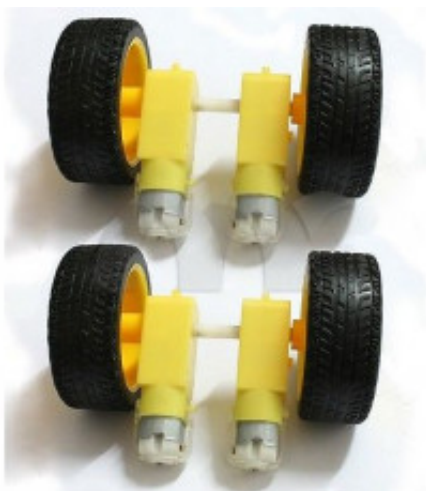

4 stk robbothjul med motor

Produktkode: 561
Tilgjengelighet: Opp til 1 mnd leveringstid

Pris: kr. 85,00

Short Description

4 Pcs Smart Car Robot Plastic Tire Tyre Wheel + DC 6V Gear Motor Set for Arduino

Beskrivelse

NYPLATEO

PRODUCT FUNCTION

- DC Gear Motor
- no load speed (6V): 200RPM \pm 10%
- no load current (6V): ?200mA
- no load speed (3V): 90RPM \pm 10%
- no load current (3V): ?150mA
- Voltage: 3-6 V
- Reduction ratio is 1:48
- Tire Size
- Tire Size Center hole: Long 5.3MM, 3.5MM
- wide Diameter: 65MM
- Width: 26MM

PACKAGE INCLUDES

NYPLATEO

- smart car wheels x4
- DC Gear Motor x4