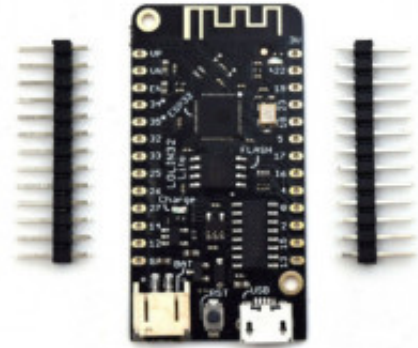

WEMOS LOLIN32 Lite V1.0.0

Produktkode: 20020

Tilgjengelighet: 3

Custom Field 5 (Location): N 6

Pris: kr. 78,00

Short Description

WEMOS LOLIN32 Lite V1.0.0 Wifi & Bluetooth Card ESP32 Rev1 MicroPython 4MB FLASH

Beskrivelse

Description:

Lastest ESP32 Version: REV1

WIFI

Bluetooth

4 MB of Flash

Lithium battery interface, 500mA Max charging current

Firmware defect: Lastest MicroPython firmware

Maximum serial transmission speed: 256000bps

Package Included:

1PC*WEMOS LOLIN32 Lite V1.0.0 wifi&bluetooth board based

Pinout

Lolin32 Lite pinout

- Power
- GND
- Serial Pin
- Analog Pin
- Control
- Physical Pin
- Port Pin
- Touch Pin
- DAC Pin
- PWM Pin