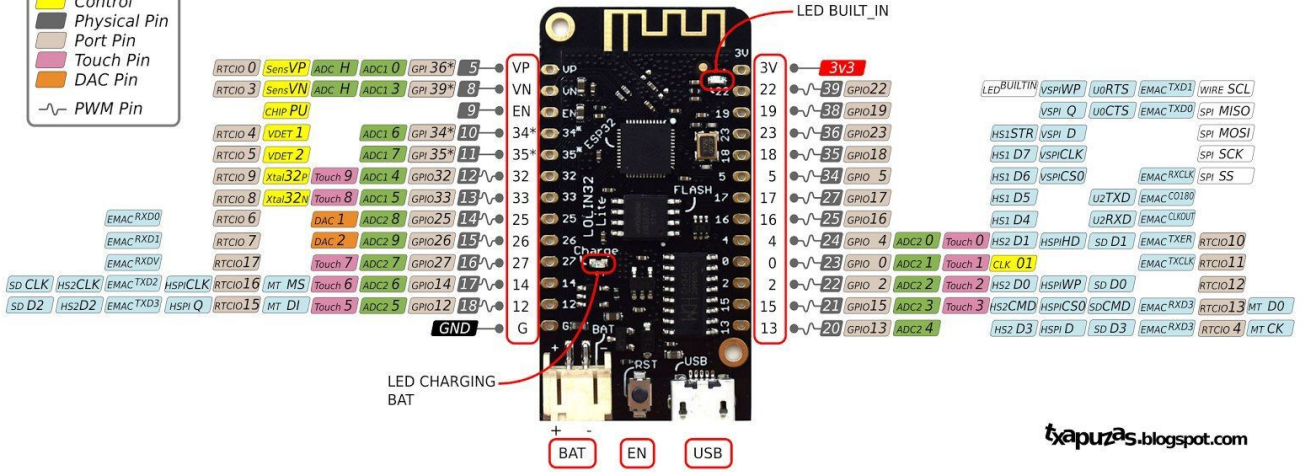

Maximum serial transmission speed: 256000bps

Package Included:

1PC*WEMOS LOLIN32 Lite V1.0.0 wifi&bluetooth board based

Pinout

Lolin32 Lite pinout

- Power
- GND
- Serial Pin
- Analog Pin
- Control
- Physical Pin
- Port Pin
- Touch Pin
- DAC Pin
- PWM Pin